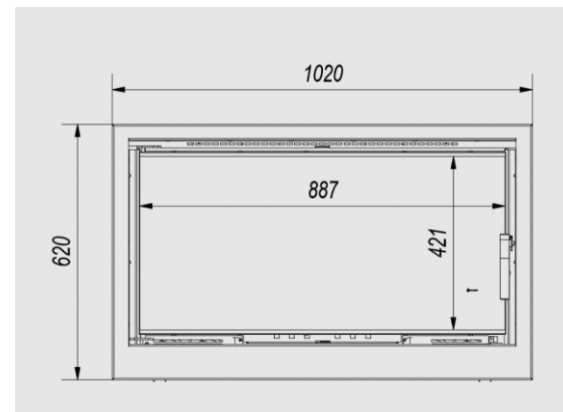

Technical Information

Nominal Power: 16.5 kW

Heating Efficiency: 83 %

Dimensions (W-H-D): 1020 x 620 x 470 mm

Weight of the fireplace: 154 kg

Smoke Flue Diameter: 200 mm

Log Length: 50 cm

CO emissions (at 13% O₂): 0.1 %